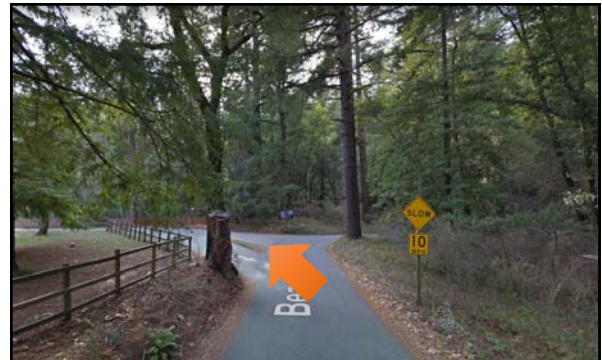

From CA-17, get off EXIT 5 Scotts Valley Dr / Granite Creek Rd.

Upon getting off CA-17, be sure to select 2nd to the right to get to Glenwood Drive.

Make a slight left to Bean Creek Drive.

Slight left to enter the camp site.